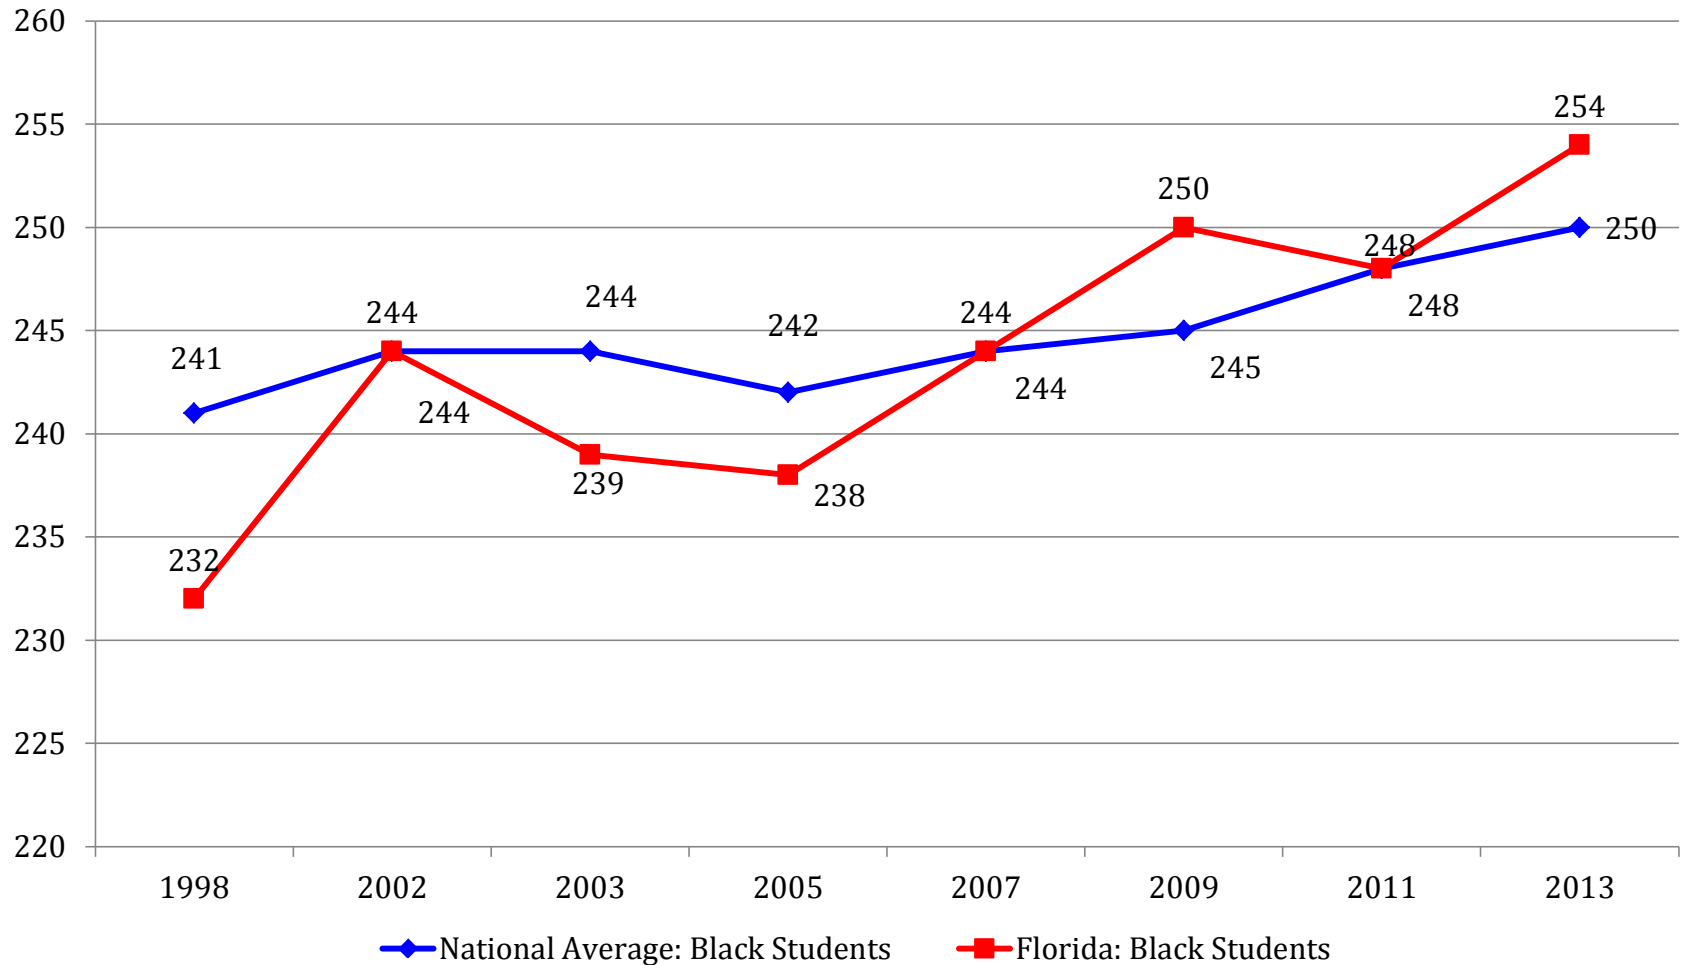

NAEP

Average NAEP 8th Grade Reading Scores for **Black Students**, Florida and National Average 1998-2013