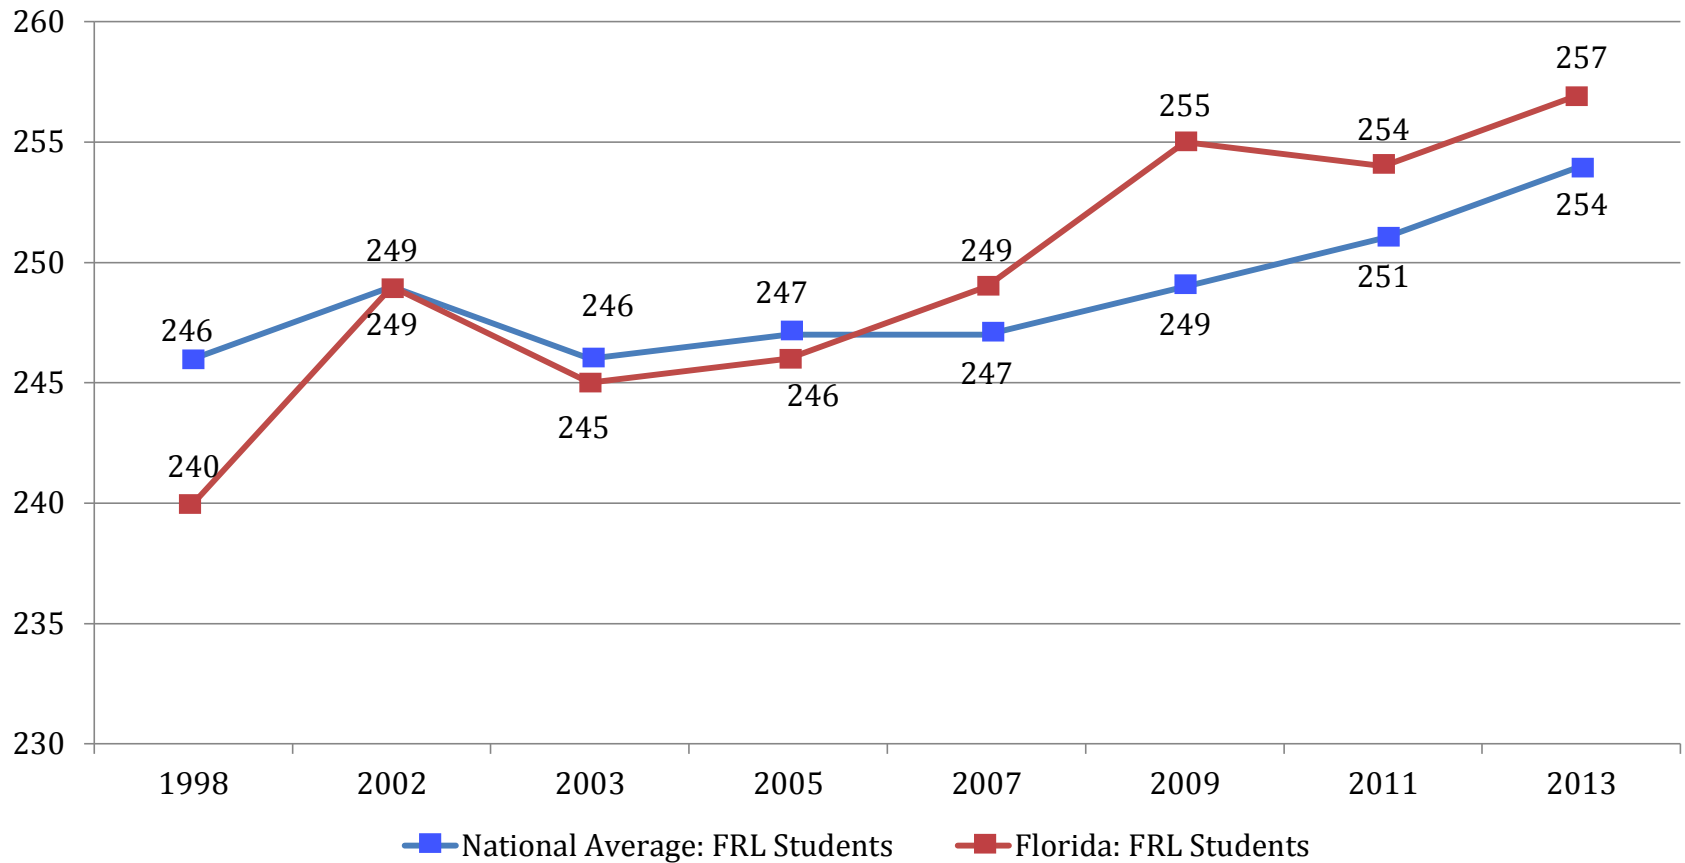

NAEP

Average NAEP 8th Grade Reading Scores for Students Eligible for Free and Reduced Price Lunch (FRL), Florida and National Average 1998-2013