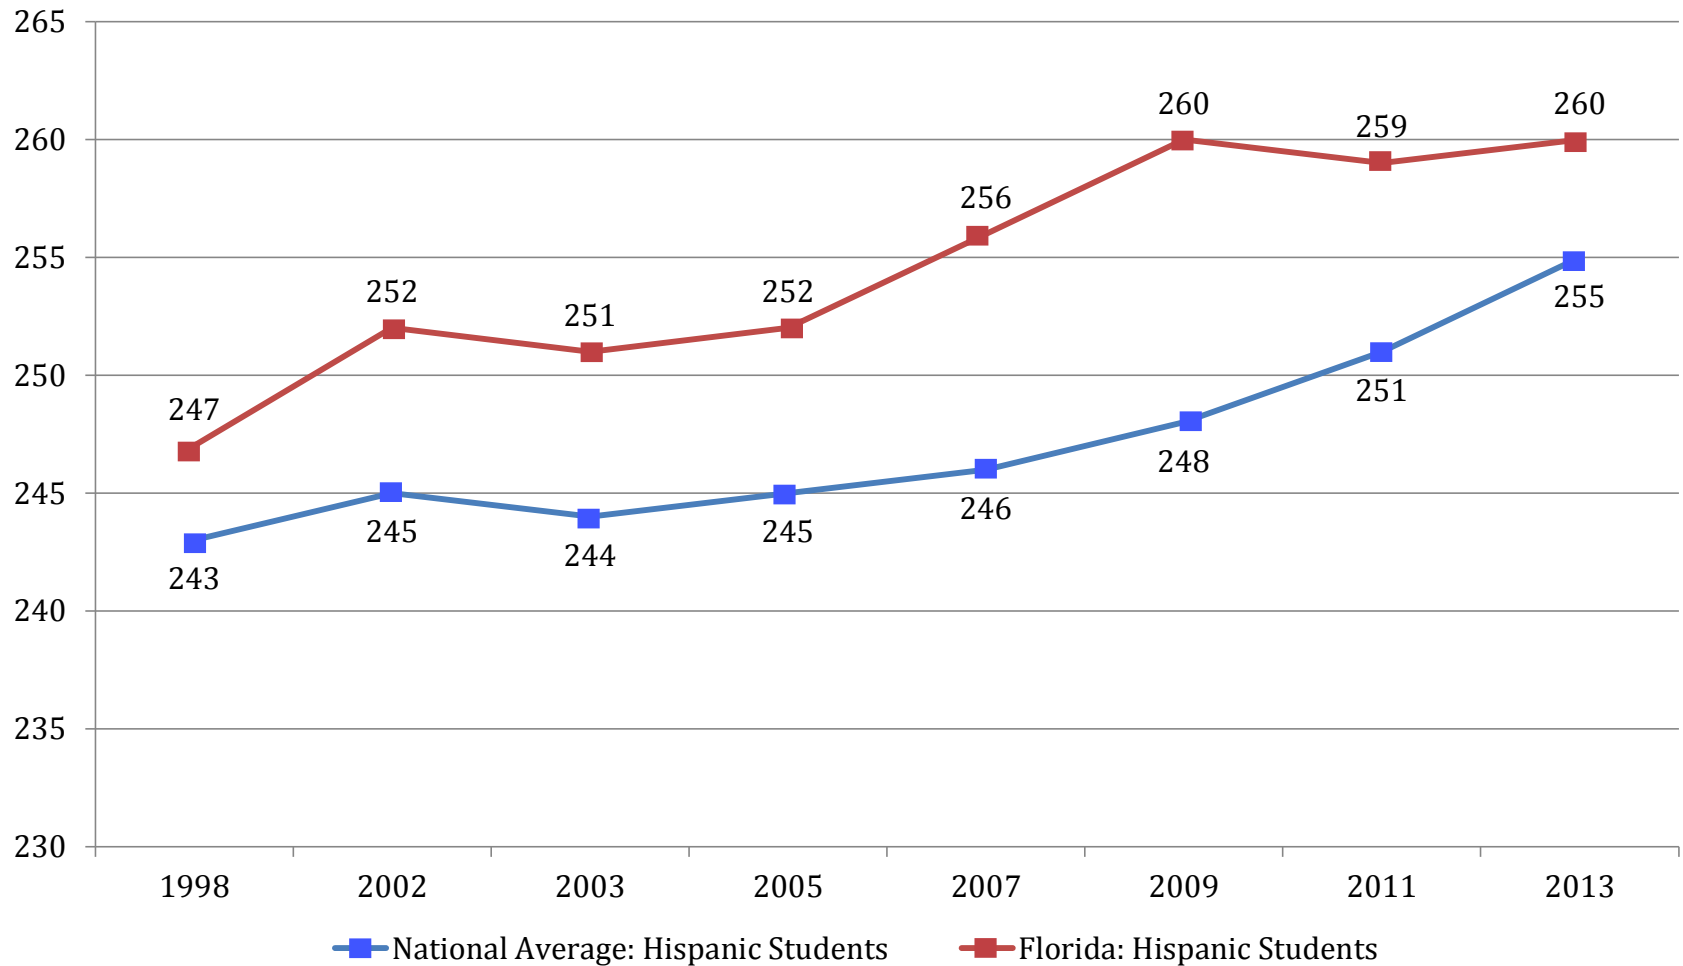

NAEP

Average NAEP 8th Grade Reading Scores for **Hispanic Students**, Florida and National Average 1998-2013