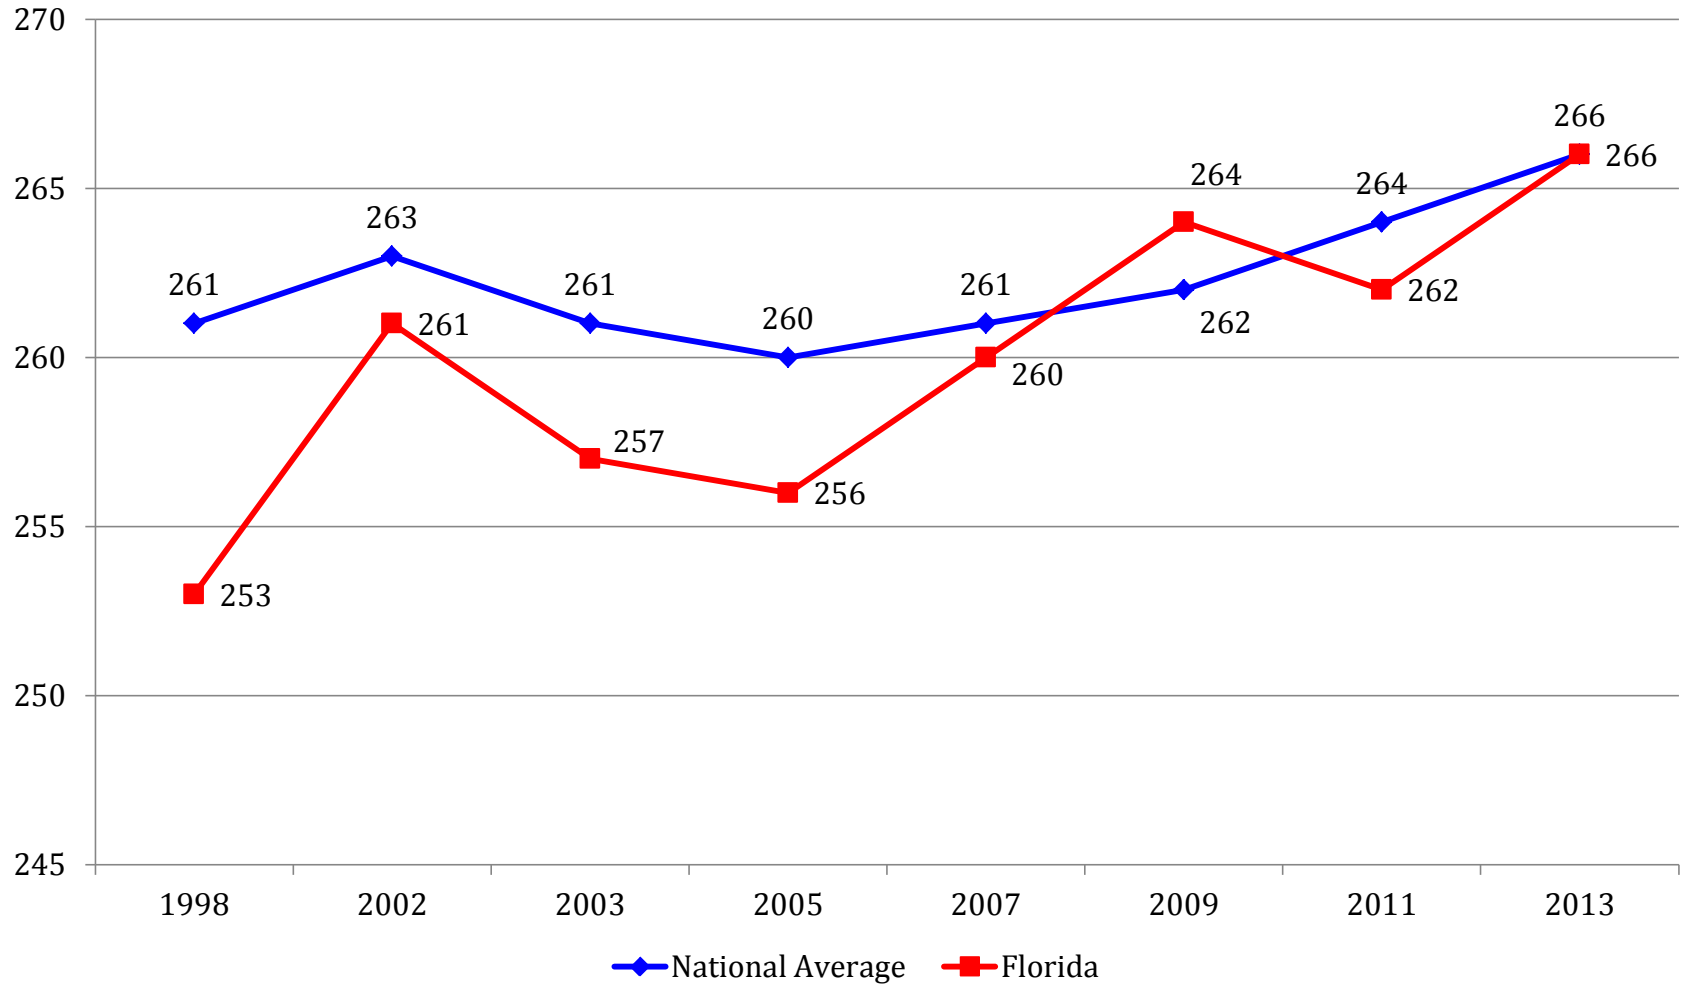

NAEP

Average NAEP 8th Grade Reading Scores, Florida and National Average 1998-2013

NAEP

Percentage of Florida and National Average Students Scoring **Below Basic** on the NAEP 8th Grade Reading Test, 1998 and 2013

NAEP

Percentage of Florida and National Average Students Scoring at the **Basic or Better Level** on the NAEP 8th Grade Reading Test, 1998 and 2013

NAEP

Percentage of Florida and National Average Students Scoring at the Proficient Level or Above on the NAEP 8th Grade Reading Test, 1998 and 2013